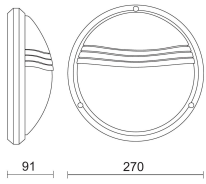

126600 - 270TP

Design:	Product Code	Color
	126600	White

General specifications

Product type	Wall-bracket
Mounting type	Wall - surface
Indoor/Outdoor light	Outdoor
Description	Outdoor ceiling luminaires ideal for application in residential areas for both indoor and outdoor use. IP65.
Applications	Terraces , Residential areas , Façades , Cantilever roofing

Lighting specifications

i Stated L.O.R. and delivered lumens values are related to standard beam angle versions

Lamp description	HE E27 40W
Watt source (W)	40
Lamp type	HE
Lamp holder	E27
Lamp description	FBT E27 15W
Nominal lumens on thermal regime (lm)	900
Watt source (W)	15
Lamp type	FBT
Lamp holder	E27
Diffuser	Polycarbonate

Electrical specifications

Driver availability	Separate
---------------------	----------

Optical specifications

Light distribution	Asymmetric
Emission	Direct
Aiming	Fixed

Weight and dimension

Height (mm)	91
Diameter (mm)	270
Weight (Kg)	0.7